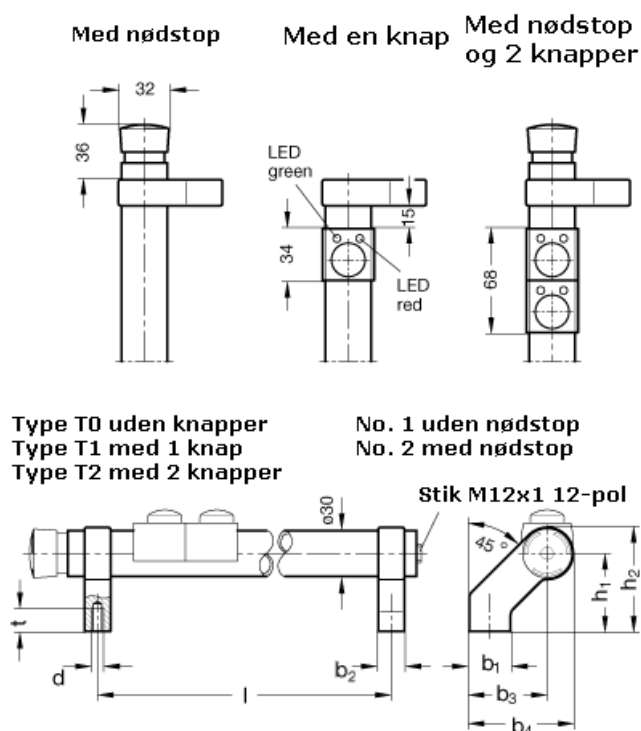

Article number: 201025030011

Description: E+G Tubular handles with switches
GN 332-300-EL-T1-1

Measures

b1 = 27	t = 15
b2 = 17	
b3 = 51	
b4 = 68	
d = M 8	
h1 = 51	
h2 = 68	
l = 300	